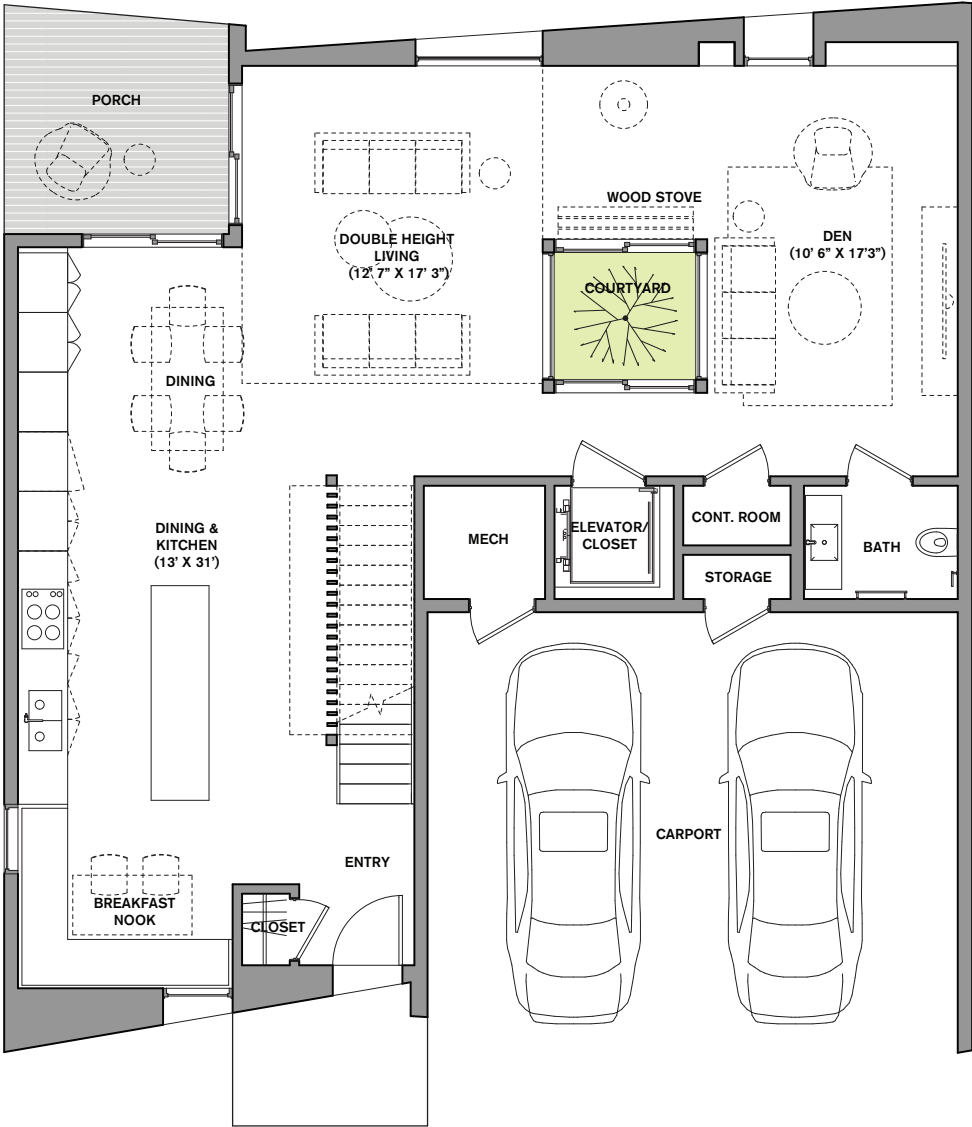

The River Houses + Modern Mill

RIVER HOUSE I 3 BEDROOMS + OFFICE

Interior Space: 2,499 sf
 Exterior Space: 428 sf
 Parking Spaces: 2 Covered

GREEN RIVER

FIRST FLOOR

RiverHousesAtCM.com

413-597-8413  

GPS: 160 Water Street in Williamstown, MA

Plans, dimensions and features shown are approximate and are subject to change without notice or obligation. Variations may occur depending, for example, on construction variances, location of unit and/or mechanical or structural requirements.

The River Houses + Modern Mill

RIVER HOUSE I 3 BEDROOMS + OFFICE

Interior Space: 2,499 sf
 Exterior Space: 428 sf
 Parking Spaces: 2 Covered

GREEN RIVER

SECOND FLOOR

RiverHousesAtCM.com

413-597-8413  

GPS: 160 Water Street in Williamstown, MA