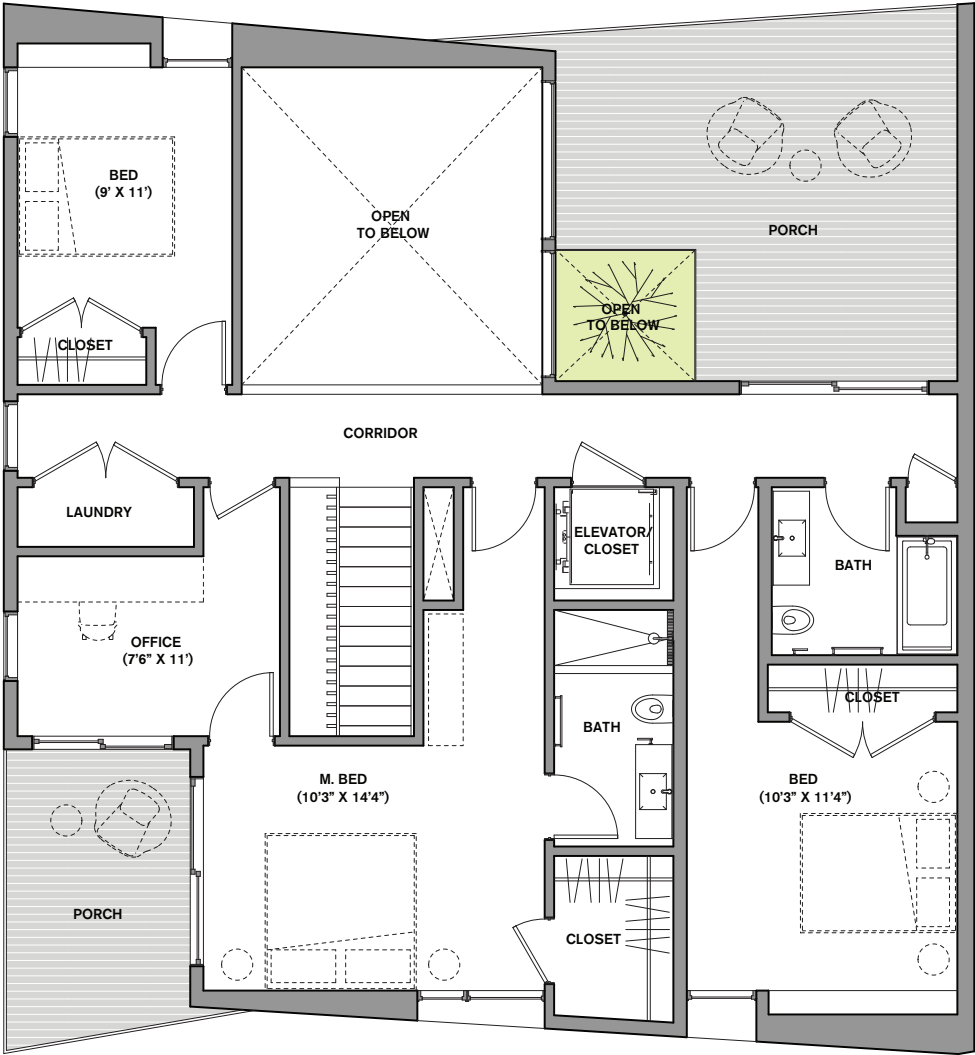

GREEN RIVER

SECOND FLOOR

RiverHousesAtCM.com

413-597-8413

GPS: 160 Water Street in Williamstown, MA