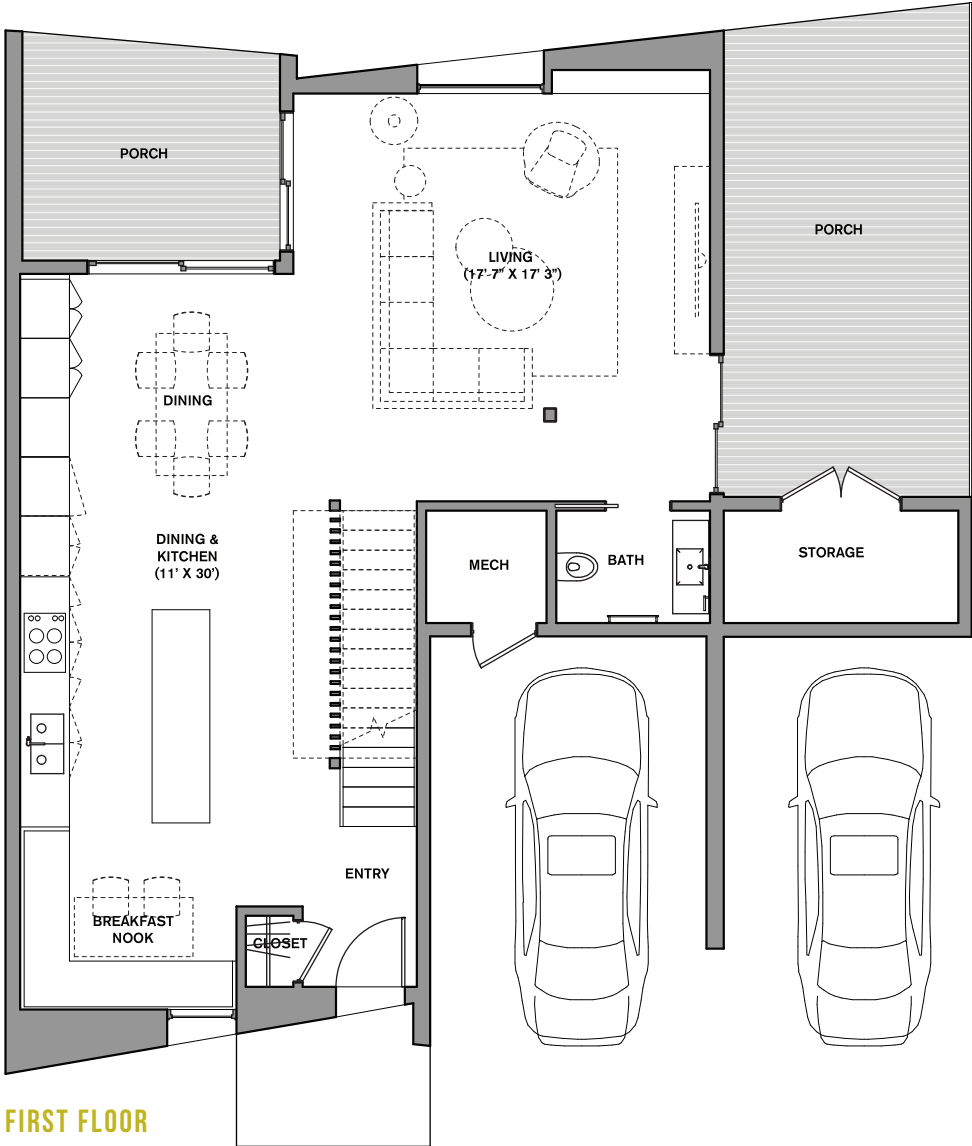

The River Houses + Modern Mill

RIVER HOUSE III 3 BEDROOM + OFFICE

Interior Space: 2,154sf

Exterior Space: 513sf

Parking Spaces: 1 Covered + 1 Uncovered

GREEN RIVER

FIRST FLOOR

RiverHousesAtCM.com

413-597-8413  

GPS: 160 Water Street in Williamstown, MA

The River Houses + Modern Mill

RIVER HOUSE III 3 BEDROOM + OFFICE

Interior Space: 2,154sf
 Exterior Space: 513sf
 Parking Spaces: 1 Covered + 1 Uncovered