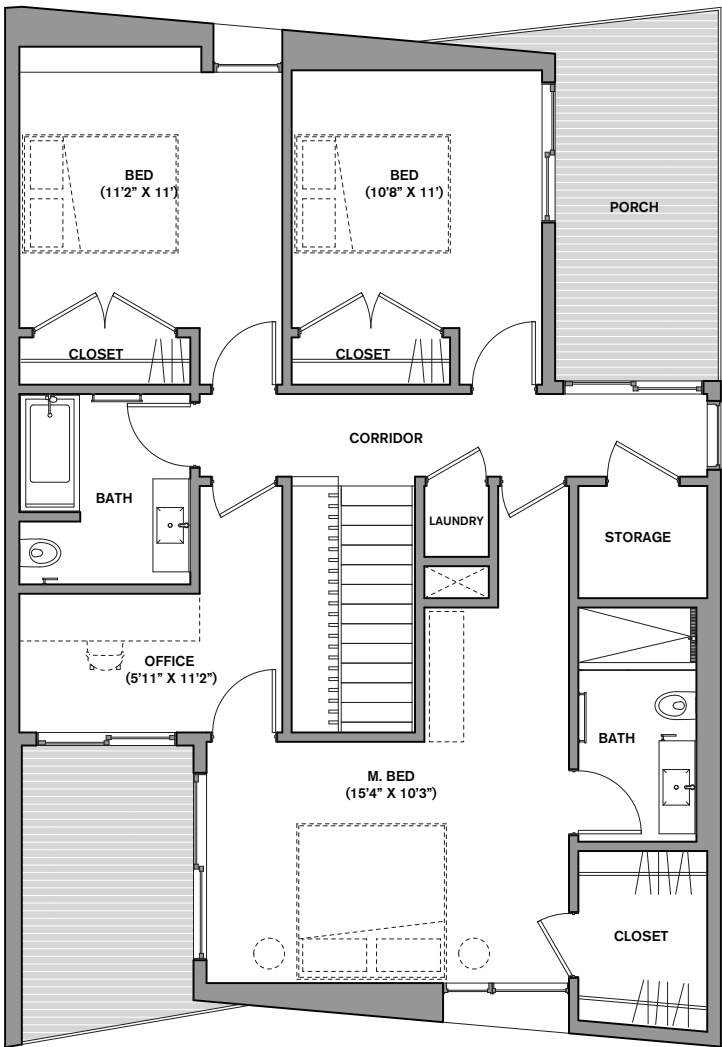

GREEN RIVER

SECOND FLOOR

RiverHousesAtCM.com

413-597-8413

GPS: 160 Water Street in Williamstown, MA